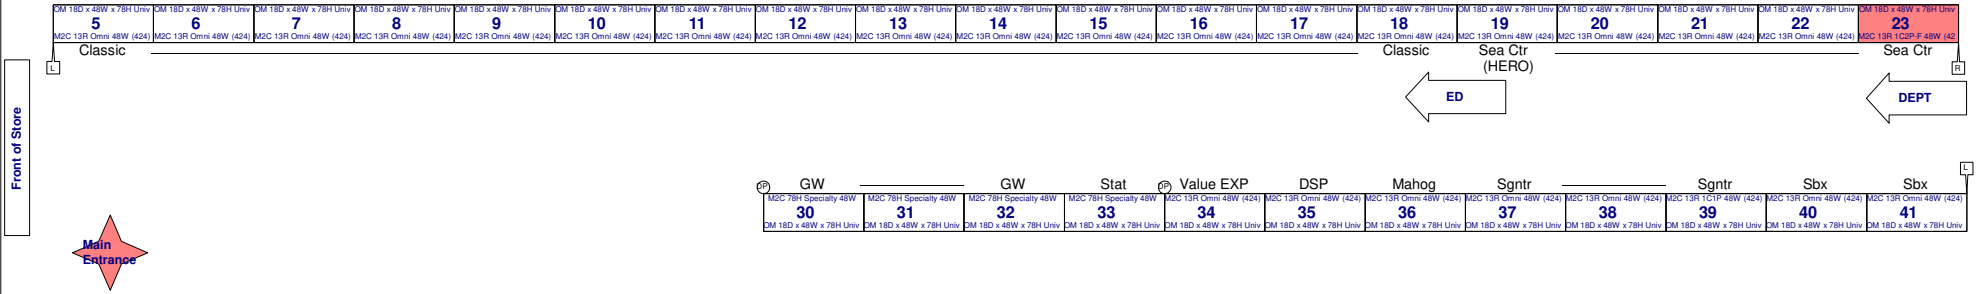

Fixture Legend: A = 30"W Fixture B = 32"W Fixture * = 36"W Fixture # = 45"W Fixture (no indicator) = 24"W and 48"W Fixtures W=Custom Width Fixture.
 Doubled product labeled fixtures with parentheses indicate Up/Down System For Season Counter, Example (BYM), or Pods integrated into Classics, Example (Fem Pod).

Account #: 132164 Env Type: OMNI M2 Color: SILVER / AW Strategy: Brand Experience Created By: KCARTE2

Silver / AW
 Brand Experience 6" Cornice
 Hallmark Beam Sign
 Static Card Tops

Fixture 62 has Classic Counter Spinner on it

General Information:
 · This floor plan was created to reflect the current store layout of fixtures and product. By creating this document, Hallmark Marketing Corp. is not reviewing or endorsing the appropriateness or legality of the store layout as it is presently shown. Advice in that regard should be obtained by the Retailer from an architect familiar with all applicable laws and regulations.
 · The Retailer is responsible for complying with all applicable laws and regulations, including (but not limited to) minimum clearances as required by the Americans with Disabilities Act (ADA).